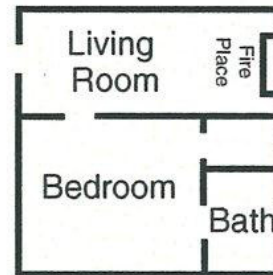

Lakefront Cabin Floorplans

Asplin Suite

- 1 Queen Bed

1 Bedroom Cottage

- 1 Queen Bed
- Fireplace
- Deck

303 & 305

1 Bedroom Cottage

- 1 Queen Bed
- Jacuzzi Tub
- Deck

301 & 304

2 Bedroom Cottage

- 1 King or 2 Twins & 1 Full
- Deck

Golf Villa Floorplans

Golf Course Townhome Studio

- 1 King or 2 Twins
- Refrigerator
- Patio

Golf Course Townhome 2 Bedroom

- 1 King, 2 Twins
- Full Kitchen
- Fireplace
- Patio

Golf Course Townhome 3 Bedroom

- 2 Kings,
2 Twins
- Full Kitchen
- FirePlace
- Patio

Lakefront Lodge Floorplans

Studio Lodge Room

- 1 King or 2 Full
- Fireplace (Not All)

Lodge Suite: 1 Bedroom

- 1 Queen
- Full Kitchen
- Fireplace
- Jacuzzi Tub
- Deck or Patio

Lodge Suite: 2 Bedroom

- 1 Queen
- 1 King or 2 Twins or 2 Full
- Full Kitchen
- Fireplace
- Jacuzzi Tub
- Deck or Patio

Lodge Suite: 3 Bedroom

- 1 Queen
- 2 King or 4 Twins or 4 Full
- Full Kitchen
- Fireplace
- Jacuzzi Tub
- Deck or Patio