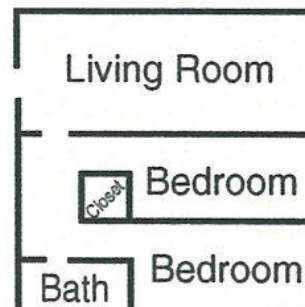

Lakefront Cabin Floorplans

Asplin Suite

- 1 Queen Bed

1 Bedroom Cottage

- 1 Queen Bed
- Fireplace
- Deck

303 & 305

1 Bedroom Cottage

- 1 Queen Bed
- Jacuzzi Tub
- Deck

301 & 304

2 Bedroom Cottage

- 1 King or 2 Twins & 1 Full
- Deck

Golf Villa Floorplans

Golf Course Townhome Studio

- 1 King or 2 Twins
- Refrigerator
- Patio

Golf Course Townhome 2 Bedroom

- 1 King, 2 Twins
- Full Kitchen
- Fireplace
- Patio

Golf Course Townhome 3 Bedroom

- 2 Kings,
2 Twins
- Full Kitchen
- FirePlace
- Patio

Lakefront Lodge Floorplans

Studio Lodge Room

- 1 King or 2 Full
- Fireplace (Not All)

Lodge Suite: 1 Bedroom

- 1 Queen
- Full Kitchen
- Fireplace
- Jacuzzi Tub
- Deck or Patio

Lodge Suite: 2 Bedroom

- 1 Queen
- 1 King or 2 Twins or 2 Full
- Full Kitchen
- Fireplace
- Jacuzzi Tub
- Deck or Patio

Lodge Suite: 3 Bedroom

- 1 Queen
- 2 King or 4 Twins or 4 Full
- Full Kitchen
- Fireplace
- Jacuzzi Tub
- Deck or Patio