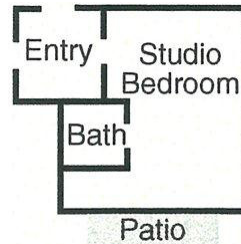

Lakefront Cabin Floorplans

Asplin Suite

- 1 Queen Bed

1 Bedroom Cottage

- 1 Queen Bed
- Fireplace
- Deck

303 & 305

1 Bedroom Cottage

- 1 Queen Bed
- Jacuzzi Tub
- Deck

301 & 304

2 Bedroom Cottage

- 1 King or 2 Twins & 1 Full
- Deck

Golf Villa Floorplans

Golf Course Townhome Studio

- 1 King or 2 Twins
- Refrigerator
- Patio

Golf Course Townhome 2 Bedroom

- 1 King, 2 Twins
- Full Kitchen
- Fireplace
- Patio

Golf Course Townhome 3 Bedroom

- 2 Kings,
2 Twins
- Full Kitchen
- FirePlace
- Patio

Lakefront Lodge Floorplans

Studio Lodge Room

- 1 King or 2 Full
- Fireplace (Not All)

Lodge Suite: 1 Bedroom

- 1 Queen
- Full Kitchen
- Fireplace
- Jacuzzi Tub
- Deck or Patio

Lodge Suite: 2 Bedroom

- 1 Queen
- 1 King or 2 Twins or 2 Full
- Full Kitchen
- Fireplace
- Jacuzzi Tub
- Deck or Patio

Lodge Suite: 3 Bedroom

- 1 Queen
- 2 King or 4 Twins or 4 Full
- Full Kitchen
- Fireplace
- Jacuzzi Tub
- Deck or Patio