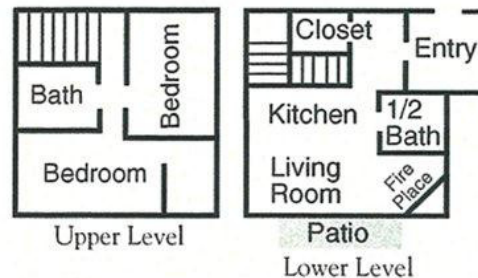

Lakefront Cabin Floorplans

Asplin Suite

- 1 Queen Bed

1 Bedroom Cottage

- 1 Queen Bed
- Fireplace
- Deck

303 & 305

1 Bedroom Cottage

- 1 Queen Bed
- Jacuzzi Tub
- Deck

301 & 304

2 Bedroom Cottage

- 1 King or 2 Twins & 1 Full
- Deck

Golf Villa Floorplans

Golf Course Townhome Studio

- 1 King or 2 Twins
- Refrigerator
- Patio

Golf Course Townhome 2 Bedroom

- 1 King, 2 Twins
- Full Kitchen
- Fireplace
- Patio

Golf Course Townhome 3 Bedroom

- 2 Kings,
2 Twins
- Full Kitchen
- FirePlace
- Patio

Lakefront Lodge Floorplans

Studio Lodge Room

- 1 King or 2 Full
- Fireplace (Not All)

Lodge Suite: 1 Bedroom

- 1 Queen
- Full Kitchen
- Fireplace
- Jacuzzi Tub
- Deck or Patio

Lodge Suite: 2 Bedroom

- 1 Queen
- 1 King or 2 Twins or 2 Full
- Full Kitchen
- Fireplace
- Jacuzzi Tub
- Deck or Patio

Lodge Suite: 3 Bedroom

- 1 Queen
- 2 King or 4 Twins or 4 Full
- Full Kitchen
- Fireplace
- Jacuzzi Tub
- Deck or Patio